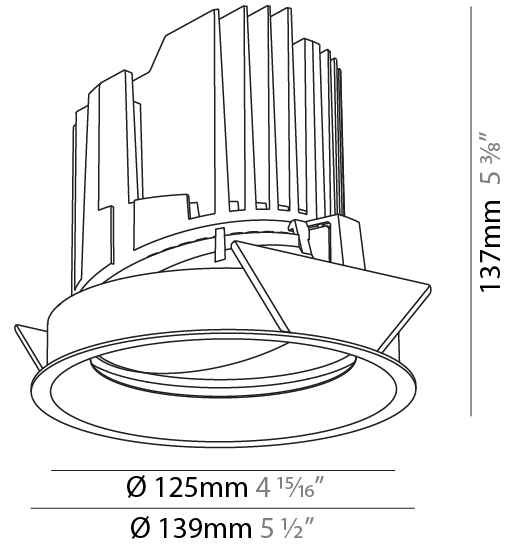

RATINGS AND CERTIFICATIONS

Certified By: Certified for North American Standards
IP rating: IP20
Zaneen Group Inc. © 2024, T 1800-388-3382, F 416-247-9319, www.zaneen.com