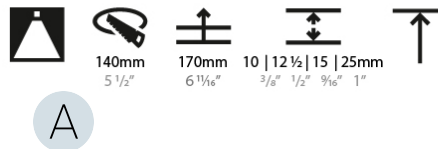

ELECTRICAL

Lamp Type: LED (Zhaga Standard)
Input Wattage (W): 28
Total Output Wattage (W): 26.4
Dimming: Tri-Mode (Non-Dimming and Phase Dimming (120Vac only) and 0-10V Dimming)
Driver Included: No
Driver Location: Recessed Housing
Driver Type: Constant Current - Universal
Driver Class: Class 2
Housing: See components
Input Voltage (V): 120 - 277
Constant Current (MA): 700

LED

Number of LEDs: 1
Color Temperature (°K): 2700 / 3000 / 3500 / 4000
Max. Delivered Lumen (lm): 2156 / 2244 / 2377 / 2425
Nominal Lumen (lm): 2909 / 3028 / 3208 / 2373
CRI: >90 CRI
Lamp Life (hrs): 50000
Upon Request: RGB-W Tunable White Special Color Temperature Special LED

OPTICAL

Reflector°: 18 / 34
Optic°: Lens Pack - No Lens / Linear Spread Lens / Honeycomb / Spread Lens
Adjustability: Fixed
Upon Request: Special Beam Angles

RATINGS AND CERTIFICATIONS

382, F 416-247-9319, www.zaneen.com
Certified and Compliant for North American Standards
IP rating: IP20