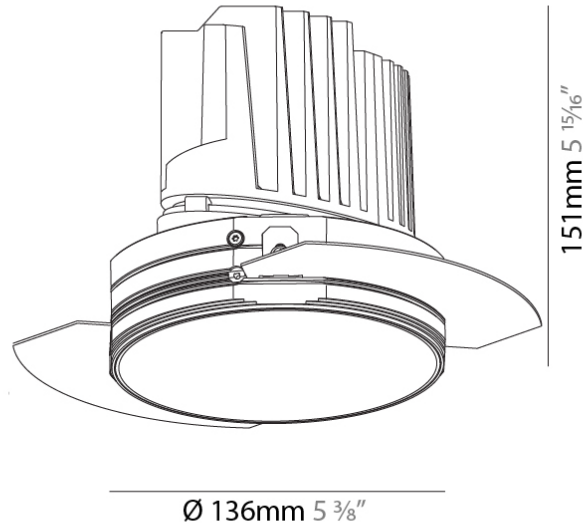

ELECTRICAL

Lamp Type: LED (Zhaga Standard)
Input Wattage (W): 28
Total Output Wattage (W): 26.4
Dimming: Tri-Mode (Non-Dimming and Phase Dimming (120Vac only) and 0-10V Dimming)
Driver Included: No
Driver Location: Recessed Housing
Driver Type: Constant Current - Universal
Driver Class: Class 2
Housing: See components
Input Voltage (V): 120 - 277
Constant Current (MA): 700

LED

Number of LEDs: 1
Color Temperature (°K): 2700 / 3000 / 3500 / 4000
Max. Delivered Lumen (lm): 2156 / 2244 / 2377 / 2425
Nominal Lumen (lm): 2909 / 3028 / 3208 / 2373
CRI: >90 CRI
Lamp Life (hrs): 50000
Upon Request: RGB-W Tunable White Special Color Temperature Special LED

OPTICAL

Reflector°: 18 / 34
Optic°: Lens Pack - No Lens / Linear Spread Lens / Honeycomb / Spread Lens
Adjustability: Fixed
Upon Request: Special Beam Angles

RATINGS AND CERTIFICATIONS

382, F 416-247-9319, www.zaneen.com
Certified and Compliant for North American Standards
IP rating: IP20